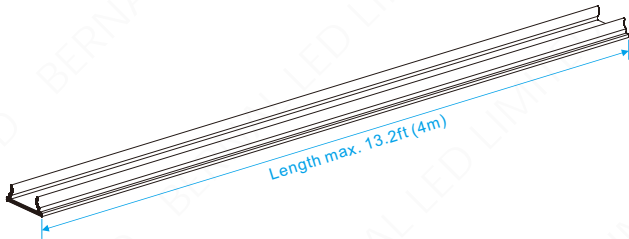

# BPS150601

ALUMINUM PROFILE

15x6mm / Bendable Profile

## ALUMINUM PROFILE

- ◆ Using High Quality 6063-T5 Aluminum as a material
- ◆ High Standard of anodizing aluminum surface
- ◆ International Standard Anodized Silver Color
- ◆ Heat Sink and physical protection to the LEDs
- ◆ Suitable for Max. 10mm width LED flexible strips
- ◆ Available length 1m, 2m, 2.5m, 3m, 4m