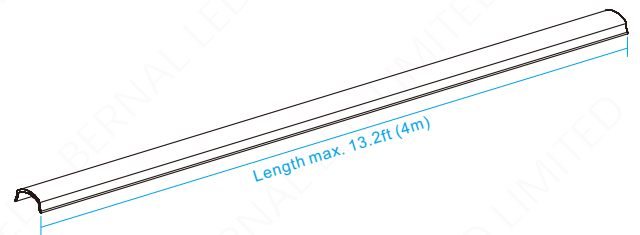

BPS150601

ALUMINUM PROFILE

15x6mm / Bendable Profile

DIFFUSER

The milky color diffusers are capable of transmitting a large spread of the LED light. It is able to give a uniform brightness and is used as a cover for LED lights to eliminate or reduce the light points of the LEDs.

Color	Milky
Material	PC
Working Temperature	-50°C ~ 100°C
Light Transmission	86%
Coefficient Diffusion	Medium
Method of Assembly	Push in