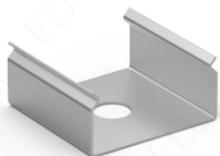

MOUNTING CLIP