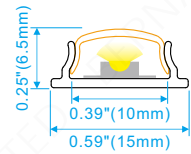

## ALUMINUM PROFILE

- ◆ Using High Quality 6063-T5 Aluminum as a material
- ◆ High Standard of anodizing aluminum surface
- ◆ International Standard Anodized Silver Color
- ◆ Heat Sink and physical protection to the LEDs
- ◆ Suitable for Max. 10mm width LED flexible strips
- ◆ Available length 1m, 2m, 2.5m, 3m, 4m