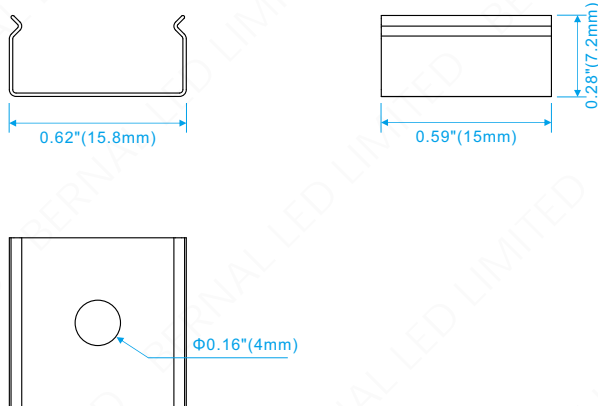

MOUNTING CLIP